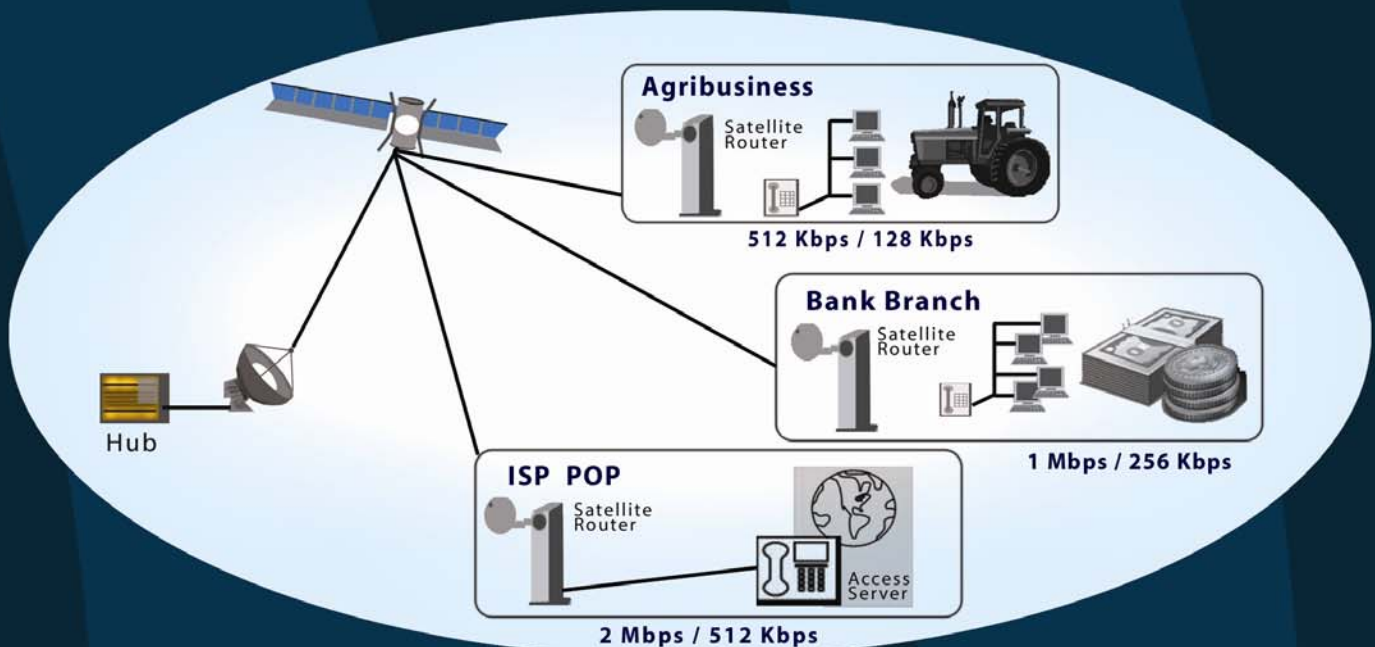

→ Cost-effective advantage

Low investment cost and low monthly recurring charge

- Small antennas 1.2 m to 1.8 m
- Fully integrated equipment solution; easy to install and maintain
- DVB-S2 standard offers a high optimization of the satellite space segment

→ Unsurpassed quality

Optimization of applications based on high performance levels

- QoS and SLAs for voice, data, video and Internet traffic

High performance with respect to previous Ku-band technologies

- Installation of a highly versatile, state-of-the-art hub, capable of dynamic bandwidth management
- Use of Adaptive Code Modulation (ACM) and dynamic FEC guarantees connectivity to an individual remote will not be affected by climatic changes

→ Reliability that is for real

Highly reliable equipment and space segment providers

- Hughes and iDirect are global leaders in the VSAT industry; their technology has been widely deployed and tested for many years
- INTELSAT is the largest and most solid satellite operator

World class teleport located in Florida, United States

- Connectivity to the NAP of the Americas
- All components of the BantelBAS platform have been carefully selected to ensure the highest end-to-end reliability

BantelBAS: The network platform for all your satellite requirements

Bantel Telecom

BantelBAS™
Broadband Satellite Service

To become a Bantel Telecom strategic partner, call us at +1.305.718.3410 or visit our website at www.banteltelecom.com
Bantel Telecom LLC • 5201 Blue Lagoon Drive • Suite 869 • Miami, Florida 33126 • Tel +1.305.718.3410 • Fax +1.305.629.3100