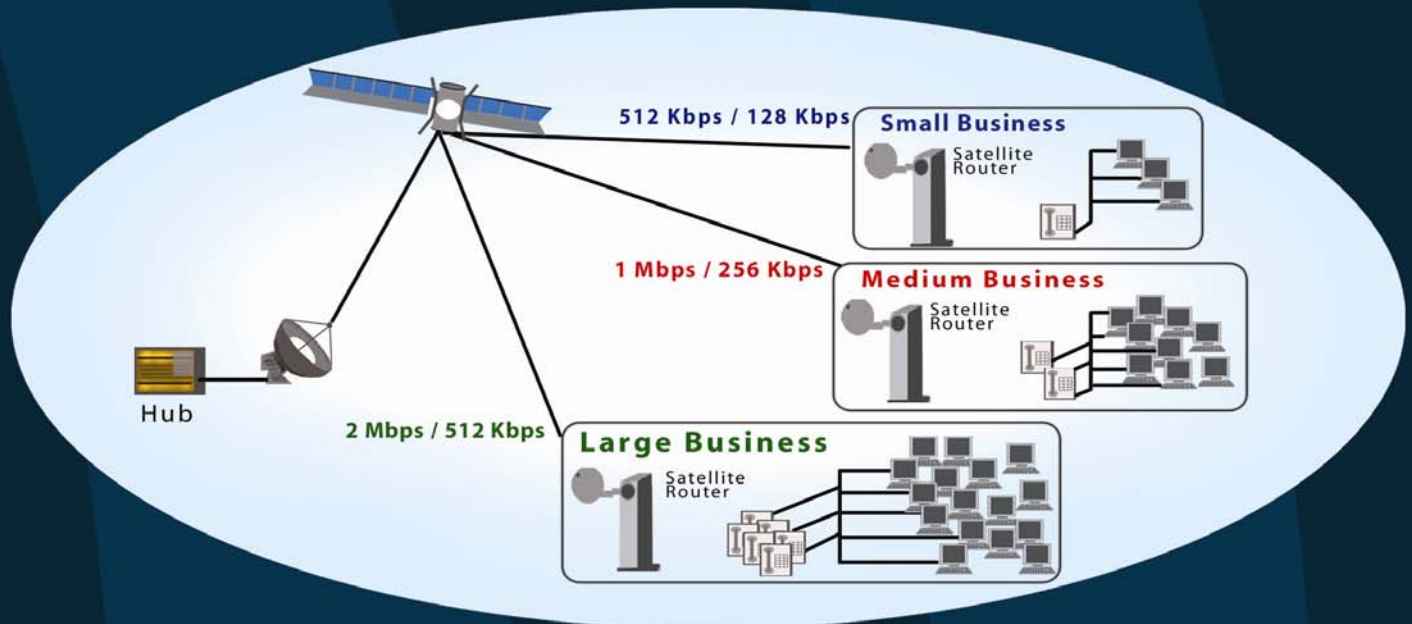

→ Cost-effective advantage

Low investment cost and low monthly recurring charge

- Small antennas 1.2 m to 1.8 m
- Fully integrated equipment solution; easy to install and maintain
- DVB-S2 standard offers a high optimization of the satellite space segment

→ Unsurpassed quality

Optimization of applications based on high performance levels

- QoS and SLAs for voice, data, video and Internet traffic

High performance with respect to previous Ku-band technologies

- Installation of a highly versatile, state-of-the-art hub, capable of dynamic bandwidth management
- Use of Adaptive Code Modulation (ACM) and dynamic FEC guarantees connectivity to an individual remote will not be affected by climatic changes

→ Reliability that is for real

Highly reliable equipment and space segment providers

- Hughes and iDirect are global leaders in the VSAT industry; their technology has been widely deployed and tested for many years
- INTELSAT is the largest and most solid satellite operator

World class teleport located in Florida, United States

- Connectivity to the NAP of the Americas
- All components of the BantelBAS platform have been carefully selected to ensure the highest end-to-end reliability

BantelBAS: The network platform for all your satellite requirements

Bantel Telecom

BantelBAS™
Broadband Satellite Service

To become a Bantel Telecom strategic partner, call us at +1.305.718.3410 or visit our website at www.banteltelecom.com
Bantel Telecom LLC • 5201 Blue Lagoon Drive • Suite 869 • Miami, Florida 33126 • Tel +1.305.718.3410 • Fax +1.305.629.3100